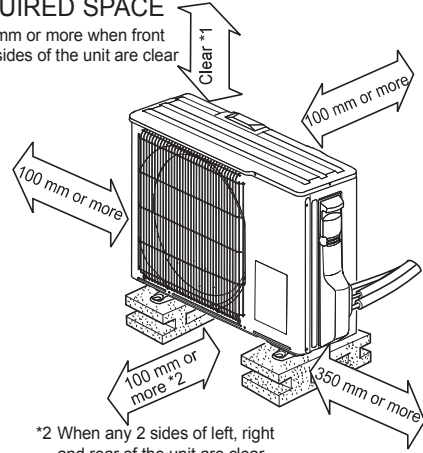

6

OUTLINES AND DIMENSIONS

MUY-KS09VF MUY-KS13VF

Unit: mm

MUY-KS15VF

Unit: mm

REQUIRED SPACE

*1 100 mm or more when front and sides of the unit are clear

*2 When any 2 sides of left, right and rear of the unit are clear

MUY-KS18VF

Unit: mm

REQUIRED SPACE

MUY-KS24VF

Unit: mm

REFRIGERANT PIPE JOINT	LIQUID REFRIGERANT PIPE	FLARED 6.35(1/4")
	GAS REFRIGERANT PIPE	FLARED 12.7(1/2")