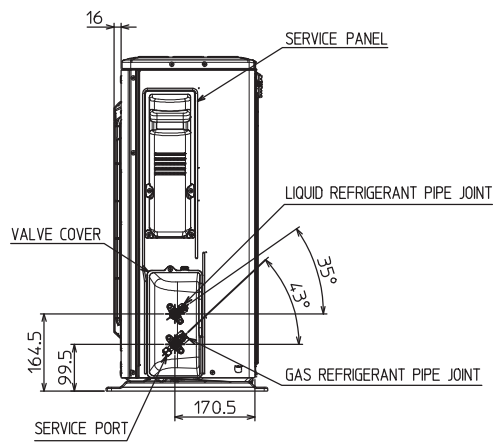

*2 When any 2 sides of left, right and rear of the unit are clear

MUY-KS18VF

Unit: mm

REQUIRED SPACE

MUY-KS24VF

Unit: mm

REFRIGERANT PIPE JOINT	LIQUID REFRIGERANT PIPE	FLARED 6.35(1/4")
	GAS REFRIGERANT PIPE	FLARED 12.7(1/2")