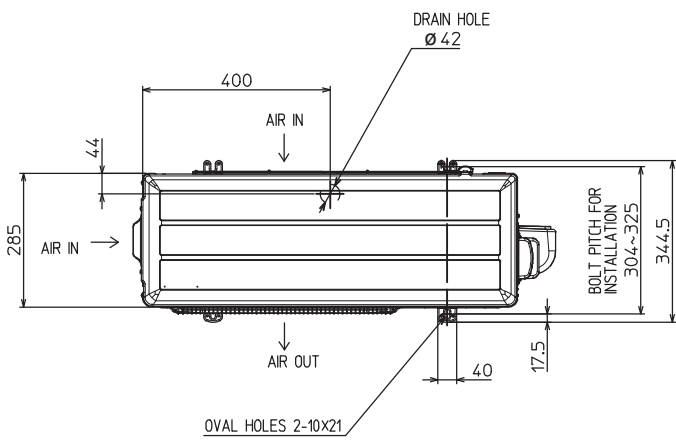

*2 When any 2 sides of left, right and rear of the unit are clear

MUY-KS18VF

Unit: mm

REQUIRED SPACE

MUY-KS24VF

Unit: mm

REFRIGERANT PIPE JOINT	LIQUID REFRIGERANT PIPE	FLARED 6.35(1/4")
	GAS REFRIGERANT PIPE	FLARED 12.7(1/2")