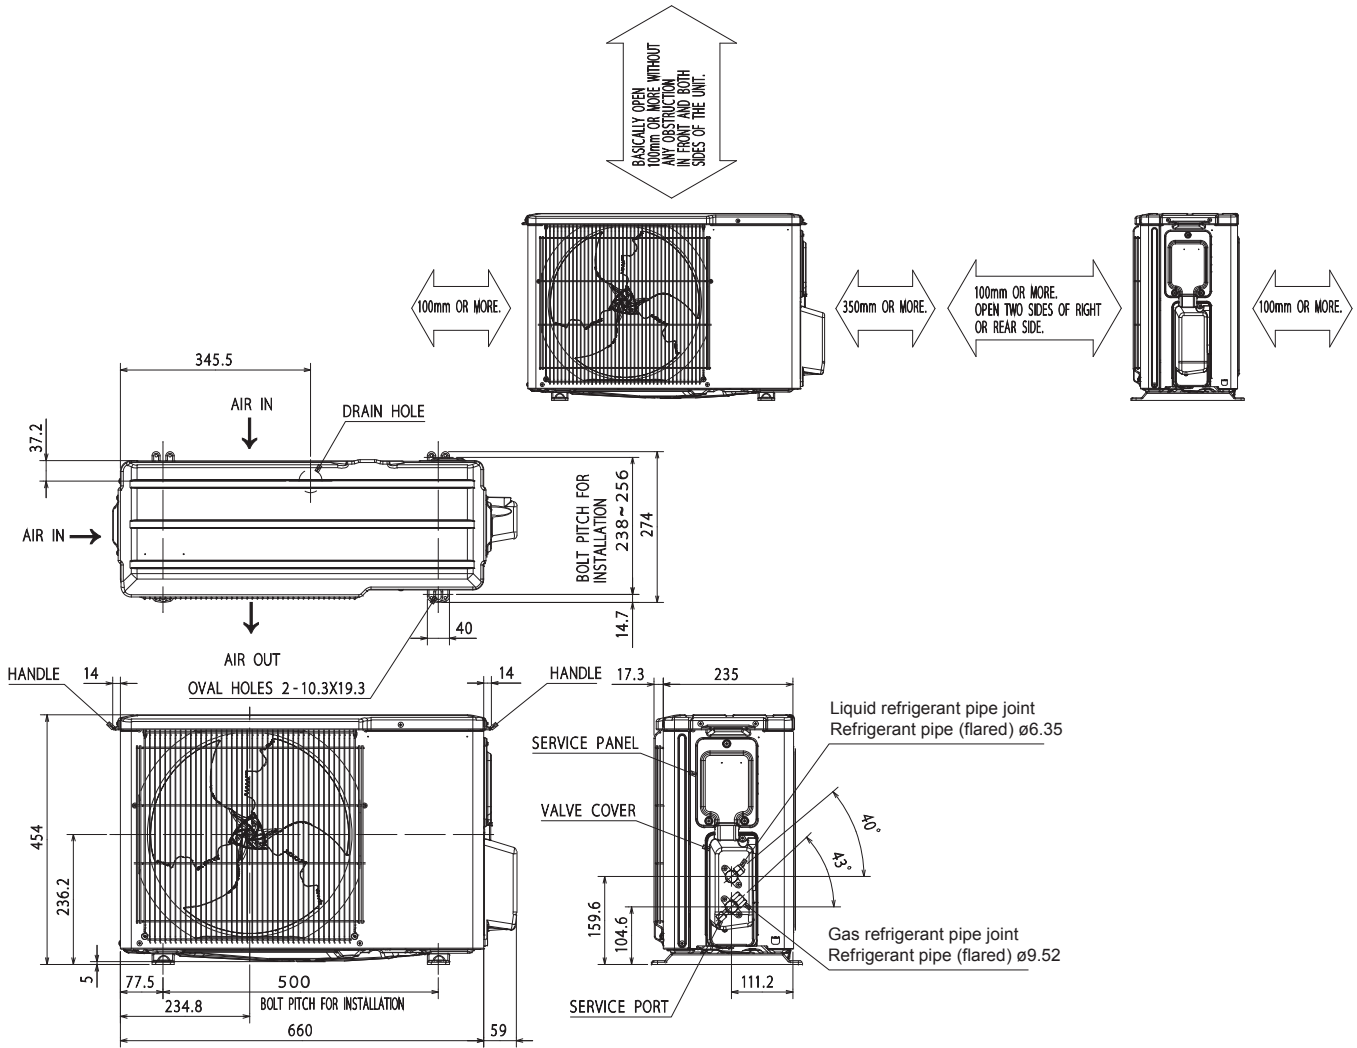

6

OUTLINES AND DIMENSIONS

MUY-KS09VF MUY-KS13VF

Unit: mm

MUY-KS15VF

Unit: mm

REQUIRED SPACE

*1 100 mm or more when front and sides of the unit are clear

*2 When any 2 sides of left, right and rear of the unit are clear

MUY-KS18VF

Unit: mm

REQUIRED SPACE

MUY-KS24VF

Unit: mm

REFRIGERANT PIPE JOINT	LIQUID REFRIGERANT PIPE	FLARED 6.35(1/4")
	GAS REFRIGERANT PIPE	FLARED 12.7(1/2")