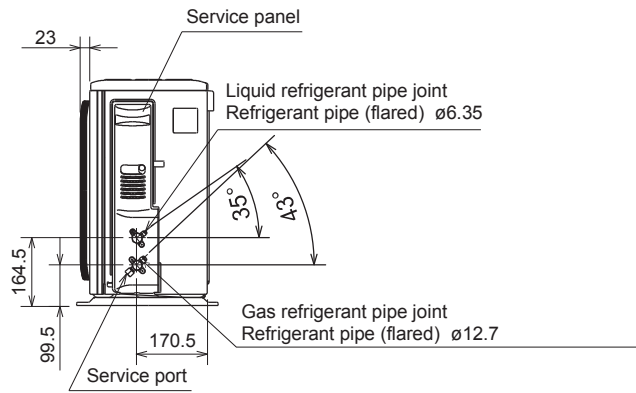

*2 When any 2 sides of left, right and rear of the unit are clear

MUY-KS18VF

Unit: mm

REQUIRED SPACE

MUY-KS24VF

Unit: mm

REFRIGERANT PIPE JOINT	LIQUID REFRIGERANT PIPE	FLARED 6.35(1/4")
	GAS REFRIGERANT PIPE	FLARED 12.7(1/2")