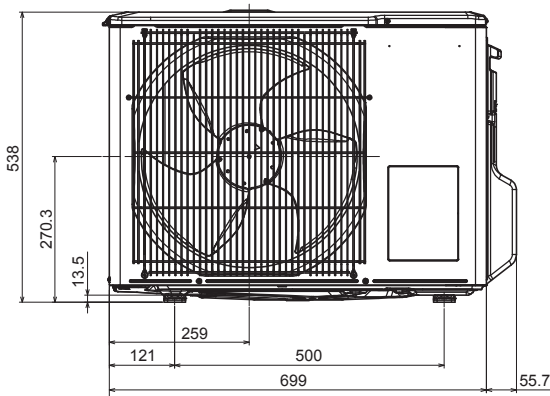

6

OUTLINES AND DIMENSIONS

MUY-KS09VF MUY-KS13VF

Unit: mm

MUY-KS15VF

Unit: mm

REQUIRED SPACE

*1 100 mm or more when front and sides of the unit are clear

*2 When any 2 sides of left, right and rear of the unit are clear

MUY-KS18VF

Unit: mm

REQUIRED SPACE

MUY-KS24VF

Unit: mm

REFRIGERANT PIPE JOINT	LIQUID REFRIGERANT PIPE	FLARED 6.35(1/4")
	GAS REFRIGERANT PIPE	FLARED 12.7(1/2")