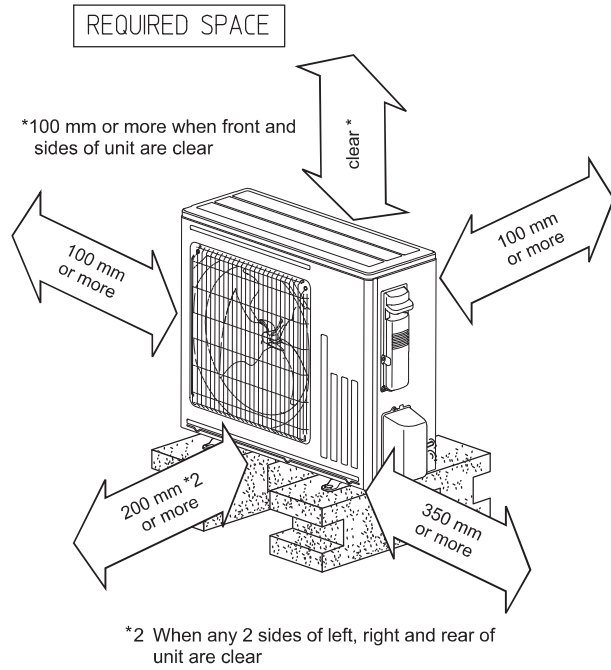

*2 When any 2 sides of left, right and rear of the unit are clear

MUY-KS18VF

Unit: mm

REQUIRED SPACE

MUY-KS24VF

Unit: mm

REFRIGERANT PIPE JOINT	LIQUID REFRIGERANT PIPE	FLARED 6.35(1/4")
	GAS REFRIGERANT PIPE	FLARED 12.7(1/2")