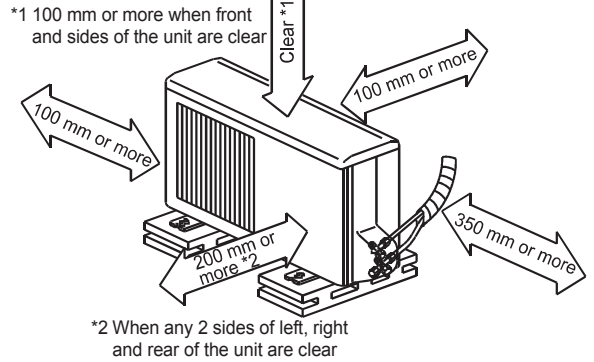

*2 When any 2 sides of left, right and rear of the unit are clear

MUY-KS18VF

Unit: mm

REQUIRED SPACE

MUY-KS24VF

Unit: mm

REFRIGERANT PIPE JOINT	LIQUID REFRIGERANT PIPE	FLARED 6.35(1/4")
	GAS REFRIGERANT PIPE	FLARED 12.7(1/2")