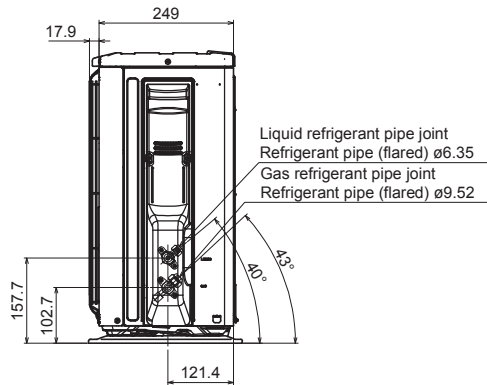

6

OUTLINES AND DIMENSIONS

MUY-KS09VF MUY-KS13VF

Unit: mm

MUY-KS15VF

Unit: mm

REQUIRED SPACE

*1 100 mm or more when front and sides of the unit are clear

*2 When any 2 sides of left, right and rear of the unit are clear

MUY-KS18VF

Unit: mm

REQUIRED SPACE

MUY-KS24VF

Unit: mm

REFRIGERANT PIPE JOINT	LIQUID REFRIGERANT PIPE	FLARED 6.35(1/4")
	GAS REFRIGERANT PIPE	FLARED 12.7(1/2")