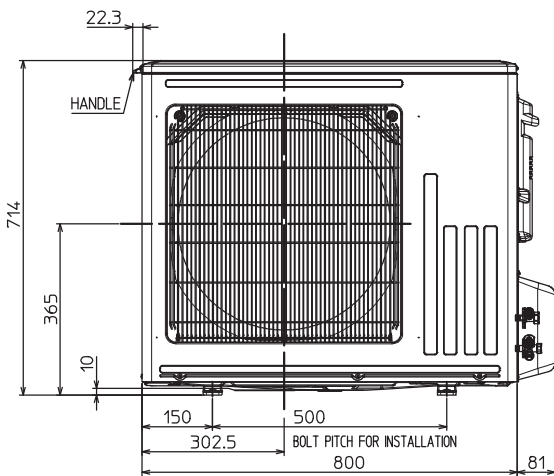

*2 When any 2 sides of left, right and rear of the unit are clear

MUY-KS18VF

Unit: mm

REQUIRED SPACE

MUY-KS24VF

Unit: mm

REFRIGERANT PIPE JOINT	LIQUID REFRIGERANT PIPE	FLARED 6.35(1/4")
	GAS REFRIGERANT PIPE	FLARED 12.7(1/2")