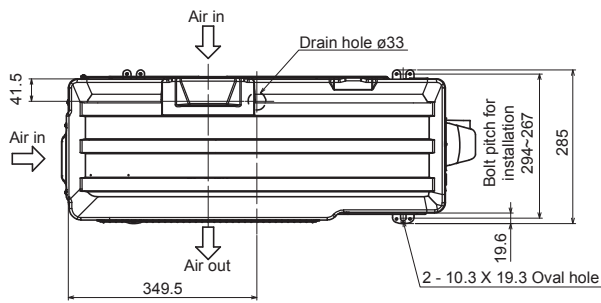

6

OUTLINES AND DIMENSIONS

MUY-KS09VF MUY-KS13VF

Unit: mm

MUY-KS15VF

Unit: mm

REQUIRED SPACE

*1 100 mm or more when front and sides of the unit are clear

*2 When any 2 sides of left, right and rear of the unit are clear

MUY-KS18VF

Unit: mm

REQUIRED SPACE

MUY-KS24VF

Unit: mm

REFRIGERANT PIPE JOINT	LIQUID REFRIGERANT PIPE	FLARED 6.35(1/4")
	GAS REFRIGERANT PIPE	FLARED 12.7(1/2")