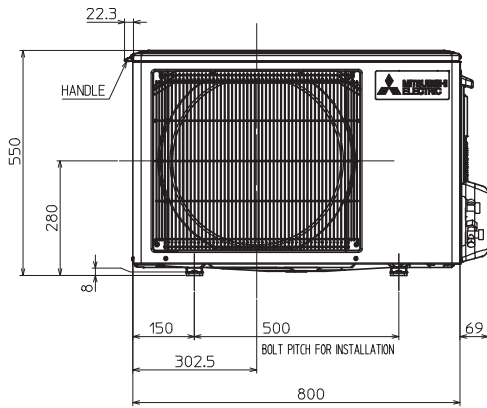

6

OUTLINES AND DIMENSIONS

MUY-KS09VF MUY-KS13VF

Unit: mm

MUY-KS15VF

Unit: mm

REQUIRED SPACE

*1 100 mm or more when front and sides of the unit are clear

*2 When any 2 sides of left, right and rear of the unit are clear

MUY-KS18VF

Unit: mm

REQUIRED SPACE

MUY-KS24VF

Unit: mm

REFRIGERANT PIPE JOINT	LIQUID REFRIGERANT PIPE	FLARED 6.35(1/4")
	GAS REFRIGERANT PIPE	FLARED 12.7(1/2")