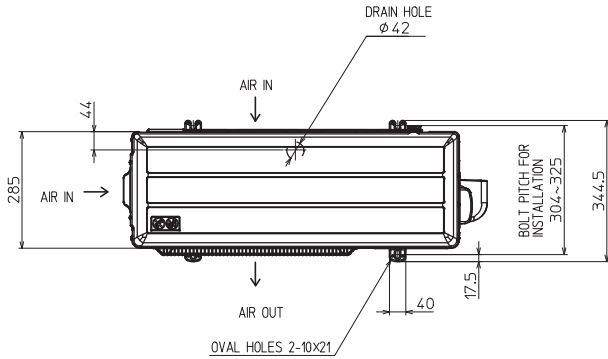

6

OUTLINES AND DIMENSIONS

MUY-KS09VF MUY-KS13VF

Unit: mm

MUY-KS15VF

Unit: mm

REQUIRED SPACE

*1 100 mm or more when front and sides of the unit are clear

*2 When any 2 sides of left, right and rear of the unit are clear

MUY-KS18VF

Unit: mm

REQUIRED SPACE

MUY-KS24VF

Unit: mm

REFRIGERANT PIPE JOINT	LIQUID REFRIGERANT PIPE	FLARED 6.35(1/4")
	GAS REFRIGERANT PIPE	FLARED 12.7(1/2")