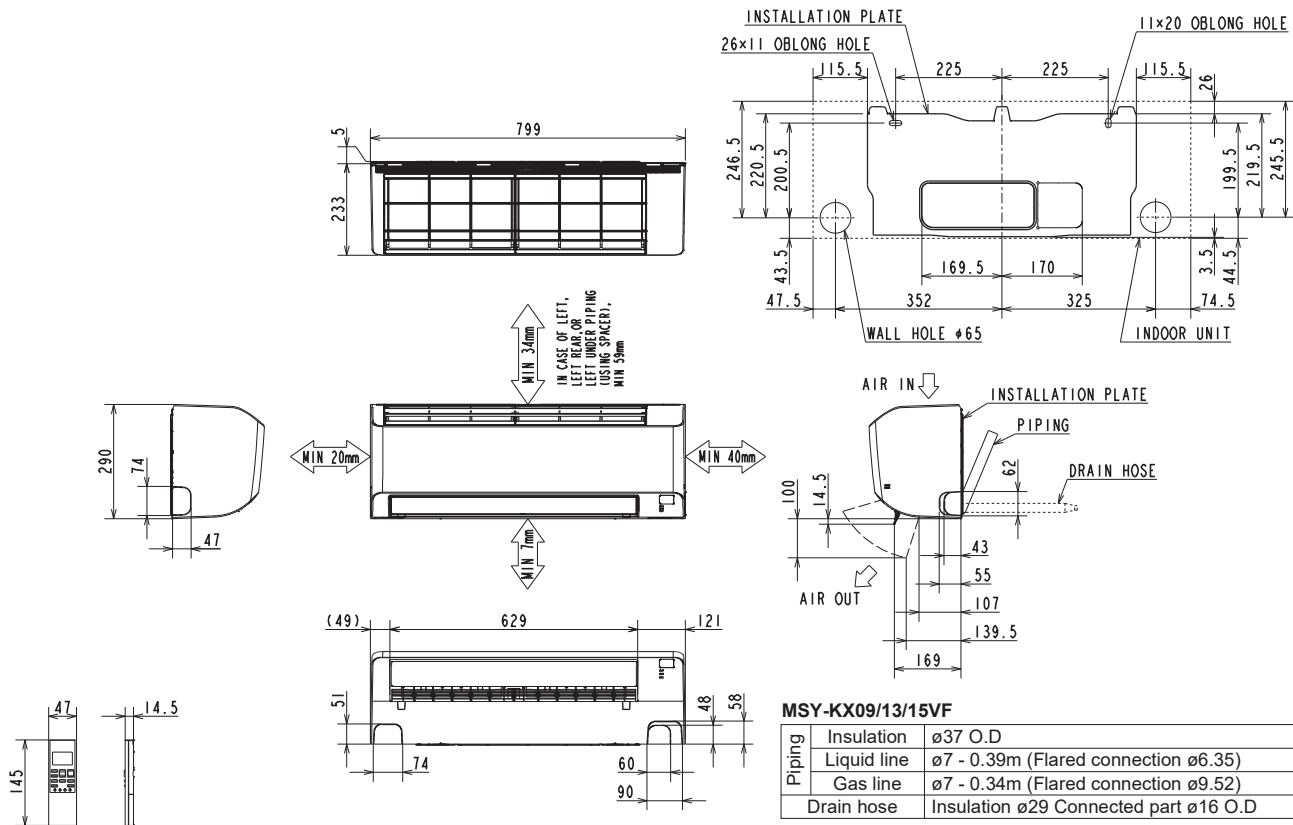

MSY-KX09VF MSY-KX13VF MSY-KX15VF MSY-KX18VF

Unit: mm

MSY-KX09/13/15VF

Insulation	ø37 O.D
Piping Liquid line	ø7 - 0.39m (Flared connection ø6.35)
Piping Gas line	ø7 - 0.34m (Flared connection ø9.52)
Drain hose	Insulation ø29 Connected part ø16 O.D

MSY-KX18VF

Insulation	ø37 O.D
Piping Liquid line	ø7 - 0.39m (Flared connection ø6.35)
Piping Gas line	ø7 - 0.34m (Flared connection ø12.7)
Drain hose	Insulation ø29 Connected part ø16 O.D

MSY-KX24VF

Insulation	ø50 O.D
Piping Liquid line	ø8 - 0.39m (Flared connection ø6.35)
Piping Gas line	ø12 - 0.34m (Flared connection ø12.7)
Drain hose	Insulation ø29 Connected part ø16 O.D