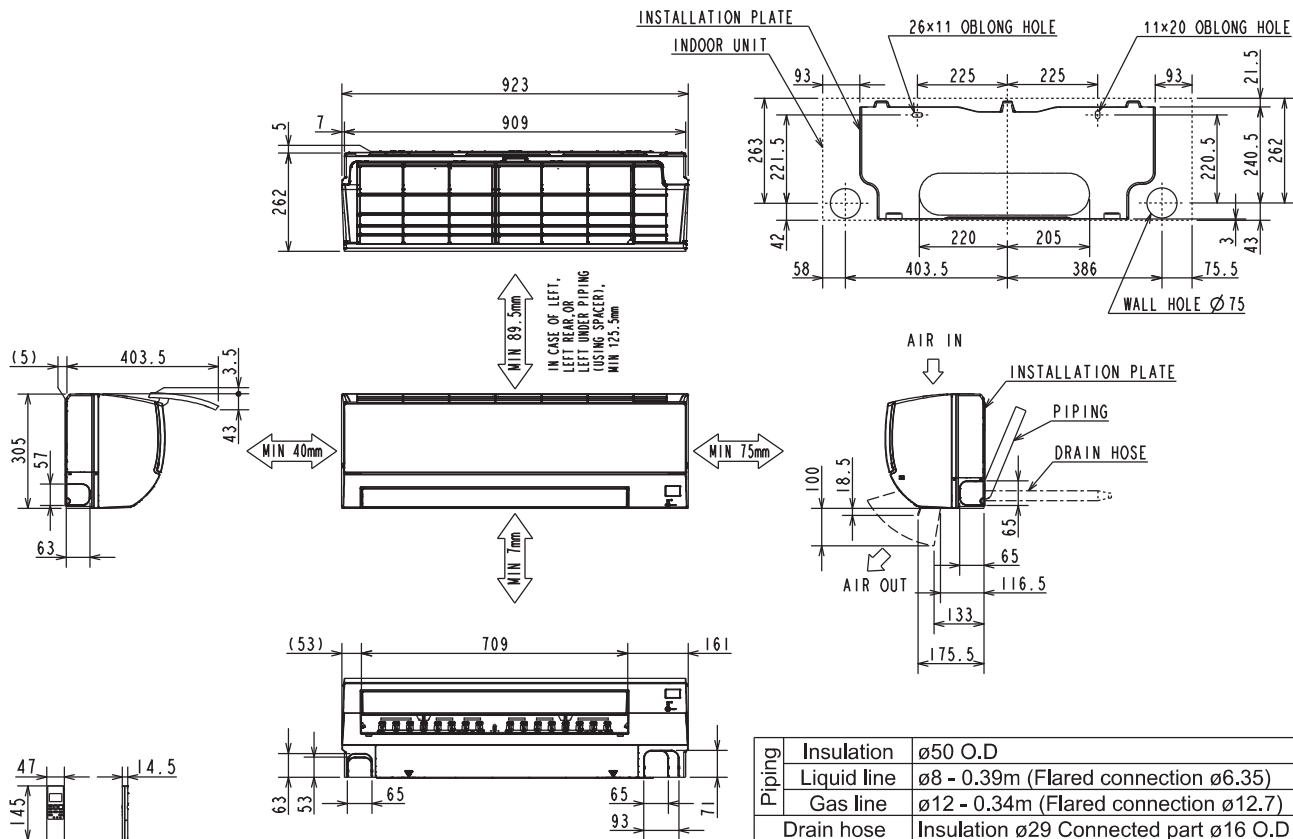

MSY-KX09VF MSY-KX13VF MSY-KX15VF MSY-KX18VF

Unit: mm

MSY-KX09/13/15VF

Insulation	ø37 O.D
Piping Liquid line	ø7 - 0.39m (Flared connection ø6.35)
Piping Gas line	ø7 - 0.34m (Flared connection ø9.52)
Drain hose	Insulation ø29 Connected part ø16 O.D

MSY-KX18VF

Insulation	ø37 O.D
Piping Liquid line	ø7 - 0.39m (Flared connection ø6.35)
Piping Gas line	ø7 - 0.34m (Flared connection ø12.7)
Drain hose	Insulation ø29 Connected part ø16 O.D

MSY-KX24VF

Insulation	ø50 O.D
Piping Liquid line	ø8 - 0.39m (Flared connection ø6.35)
Piping Gas line	ø12 - 0.34m (Flared connection ø12.7)
Drain hose	Insulation ø29 Connected part ø16 O.D